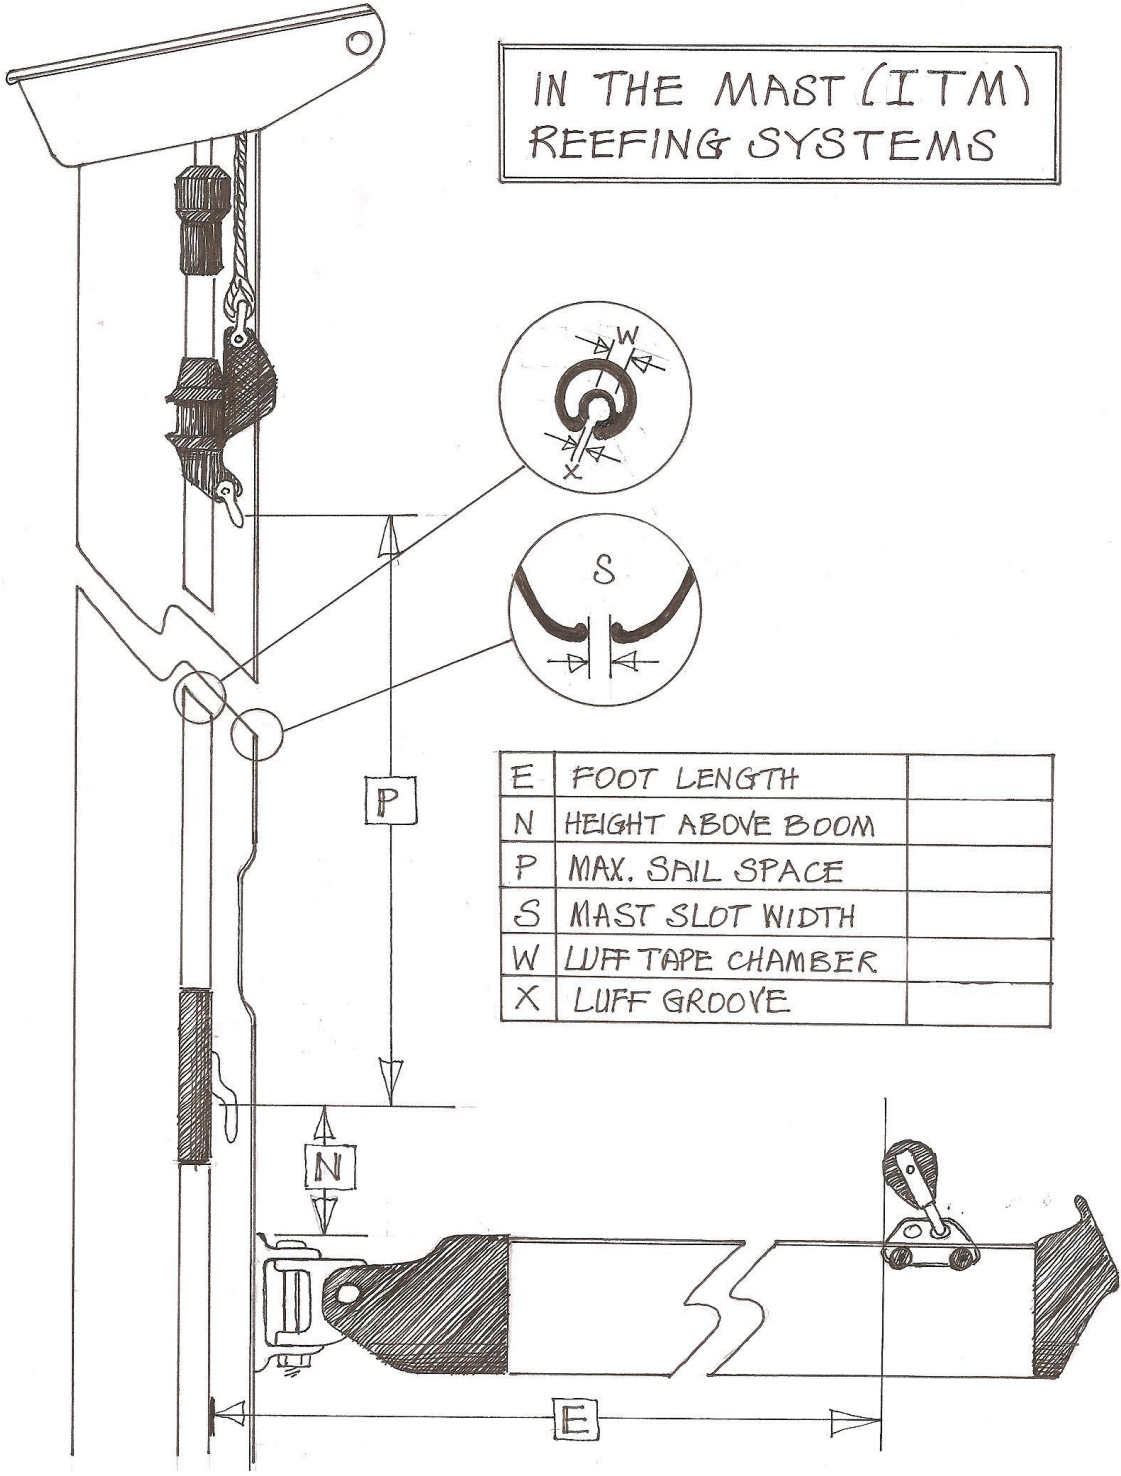

E	FOOT LENGTH	
N	HEIGHT ABOVE BOOM	
P	MAX. SAIL SPACE	
S	MAST SLOT WIDTH	
W	LUFF TAPE CHAMBER	
X	LUFF GROOVE	