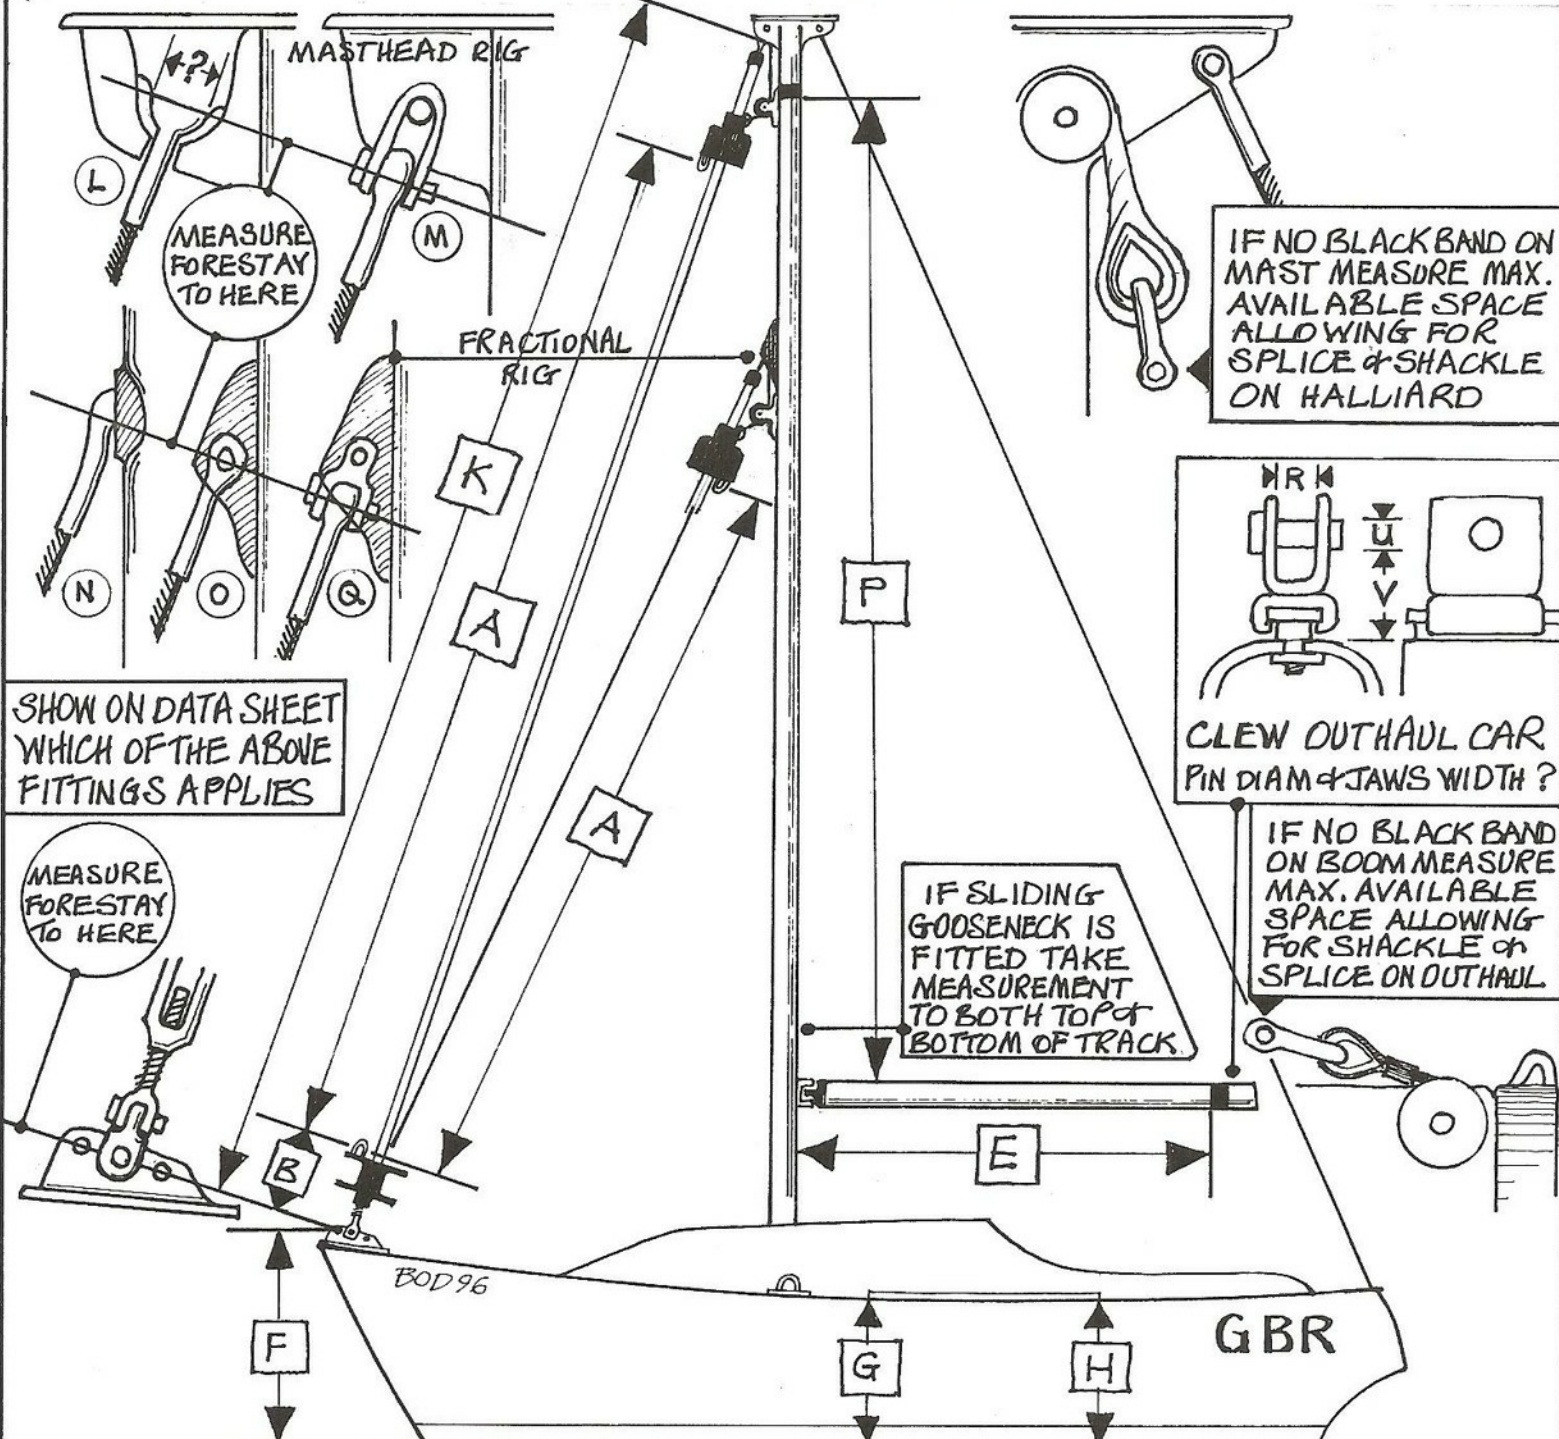

CRUSADER SAILS MEASURING GUIDE

THE SAIL LOFT, No 1 at 56, HATCH POND ROAD, POOLE, DORSET, BH17 0JZ
 ☎ 01202 670580 fax 675578 *info@crusadersails.com *www.crusadersails.com

DATE:

MEASURE THE BOAT NOT THE SAILS

NOW PLEASE ENTER ABOVE MEASUREMENTS ON DATA SHEET