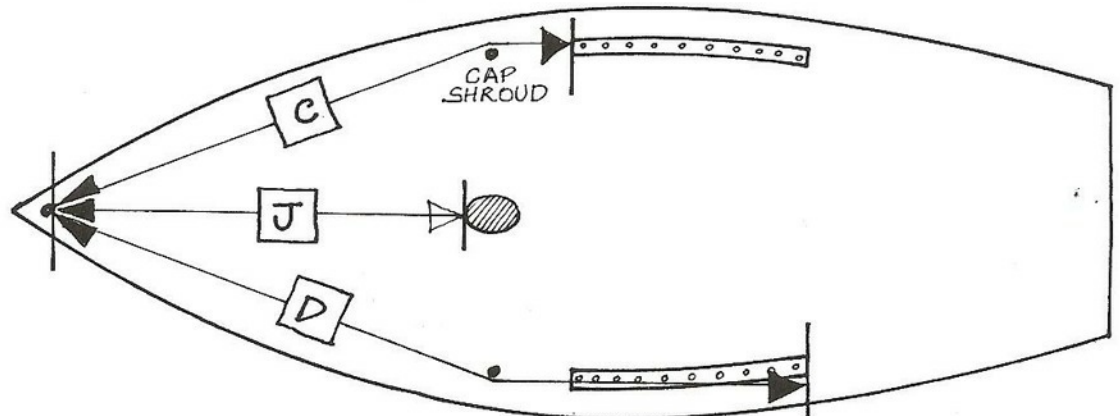

CRUSADER SAILS MEASURING GUIDE

THE SAIL LOFT, No 1 at 56, HATCH POND ROAD, POOLE, DORSET, BH17 0JZ
 ☎ 01202 670580 fax 675578 *info@crusadersails.com *www.crusadersails.com

DATE:

MEASURE THE BOAT NOT THE SAILS

NOW PLEASE ENTER ABOVE MEASUREMENTS ON DATA SHEET